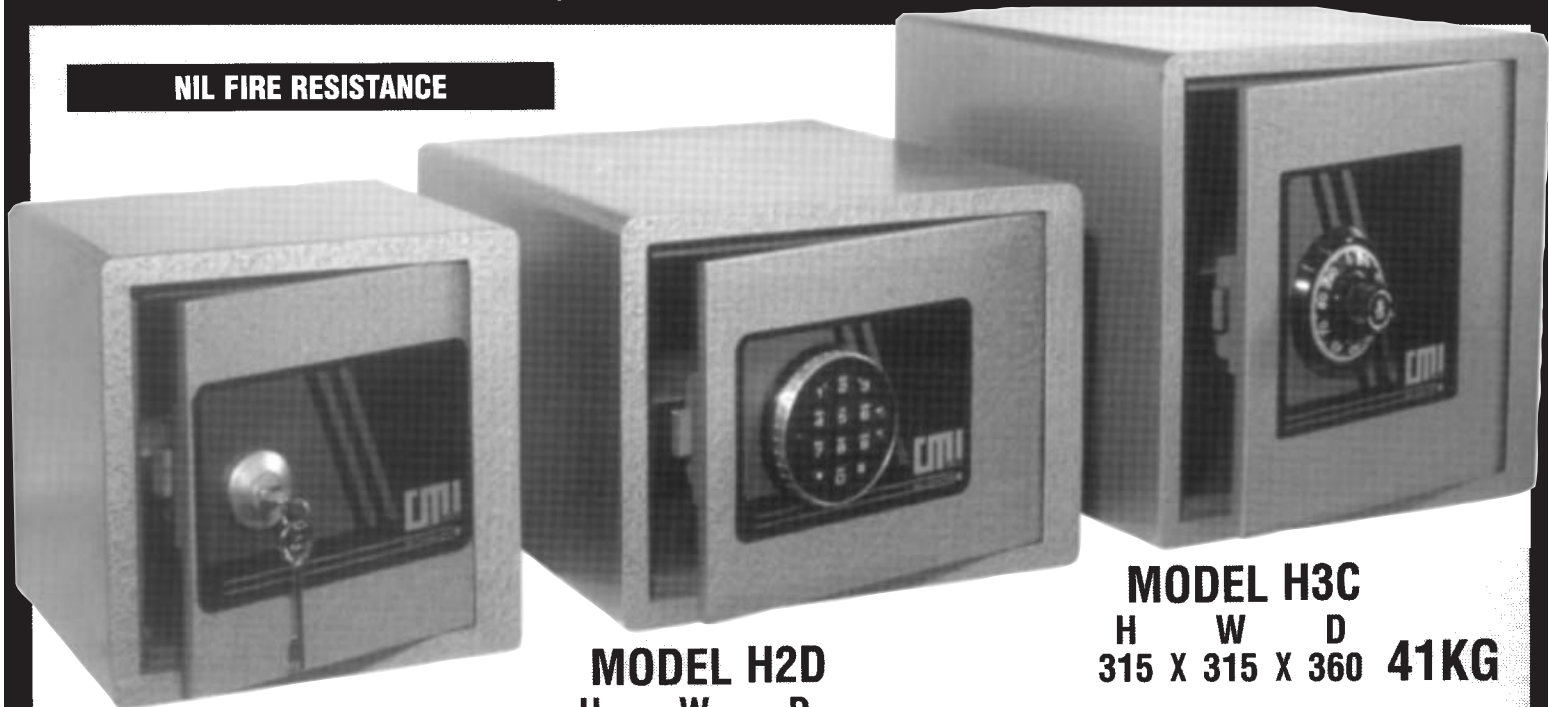

HOME SAFES

KEY, COMBINATION OR DIGITAL DOMESTIC SECURITY

ALL CMI SAFES COME WITH A FIVE YEAR WARRANTY, EXCLUDING FREIGHT & TRAVELLING, WITH A 12 MONTH WARRANTY ON LOCKS.

NIL FIRE RESISTANCE